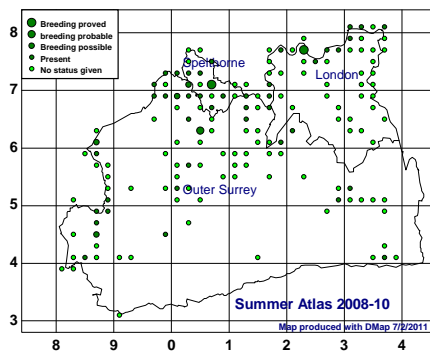

Slavonian Grebe

Black-necked Grebe

Fulmar

Cormorant

Bittern

Grey Heron